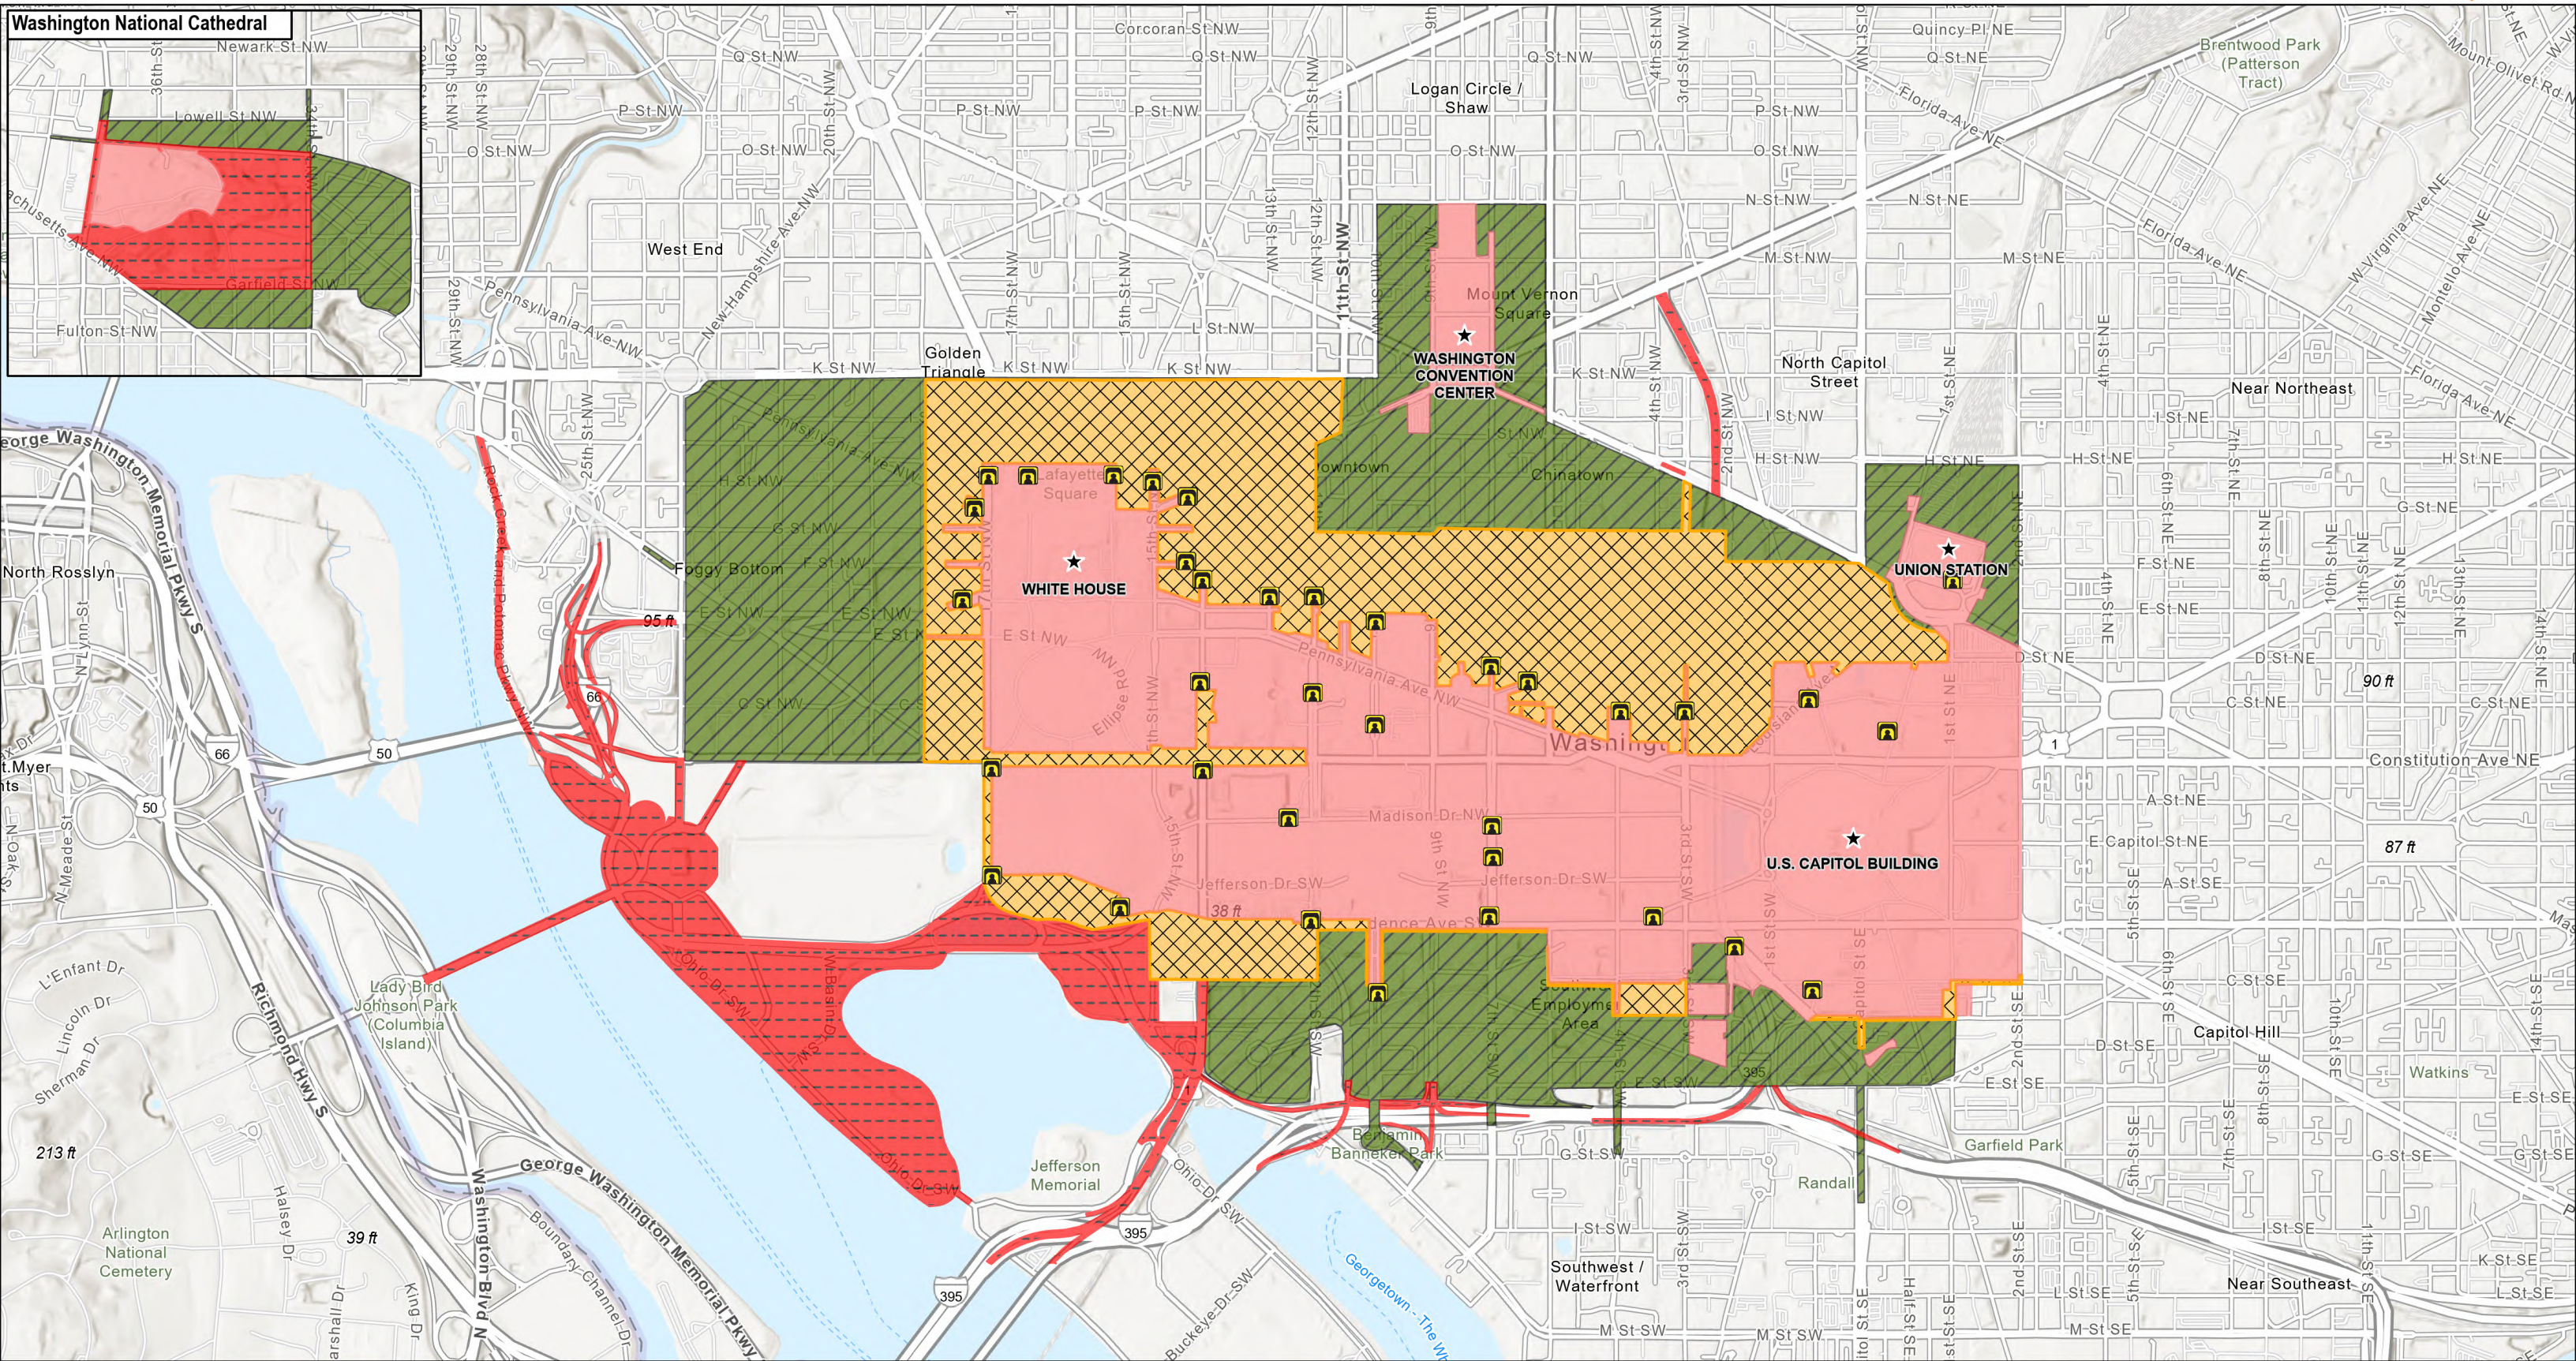

2025 INAUGURATION PUBLIC SAFETY OVERVIEW MAP

U.S. DEPARTMENT OF HOMELAND SECURITY
UNITED STATES SECRET SERVICE

Scale: 1:18,000

- Pedestrian Checkpoint
- Pedestrian Restricted Zone
- Vehicle Screening Perimeter
- Hard Road Closures
- Local Traffic Zone