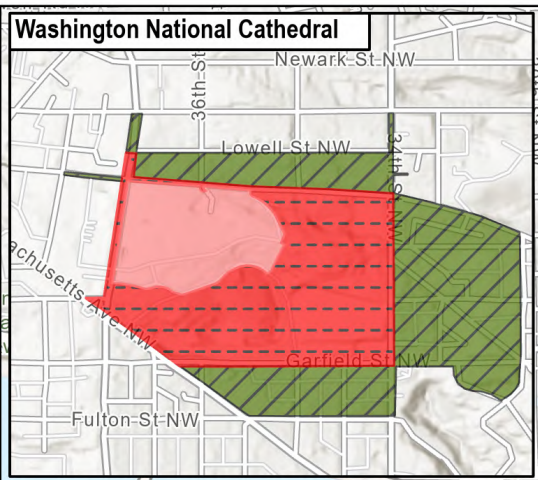

2025 INAUGURATION PUBLIC SAFETY OVERVIEW MAP

U.S. DEPARTMENT OF HOMELAND SECURITY
UNITED STATES SECRET SERVICE

Scale: 1:18,000

- Pedestrian Checkpoint
- Pedestrian Restricted Zone
- Vehicle Screening Perimeter
- Hard Road Closures
- Local Traffic Zone