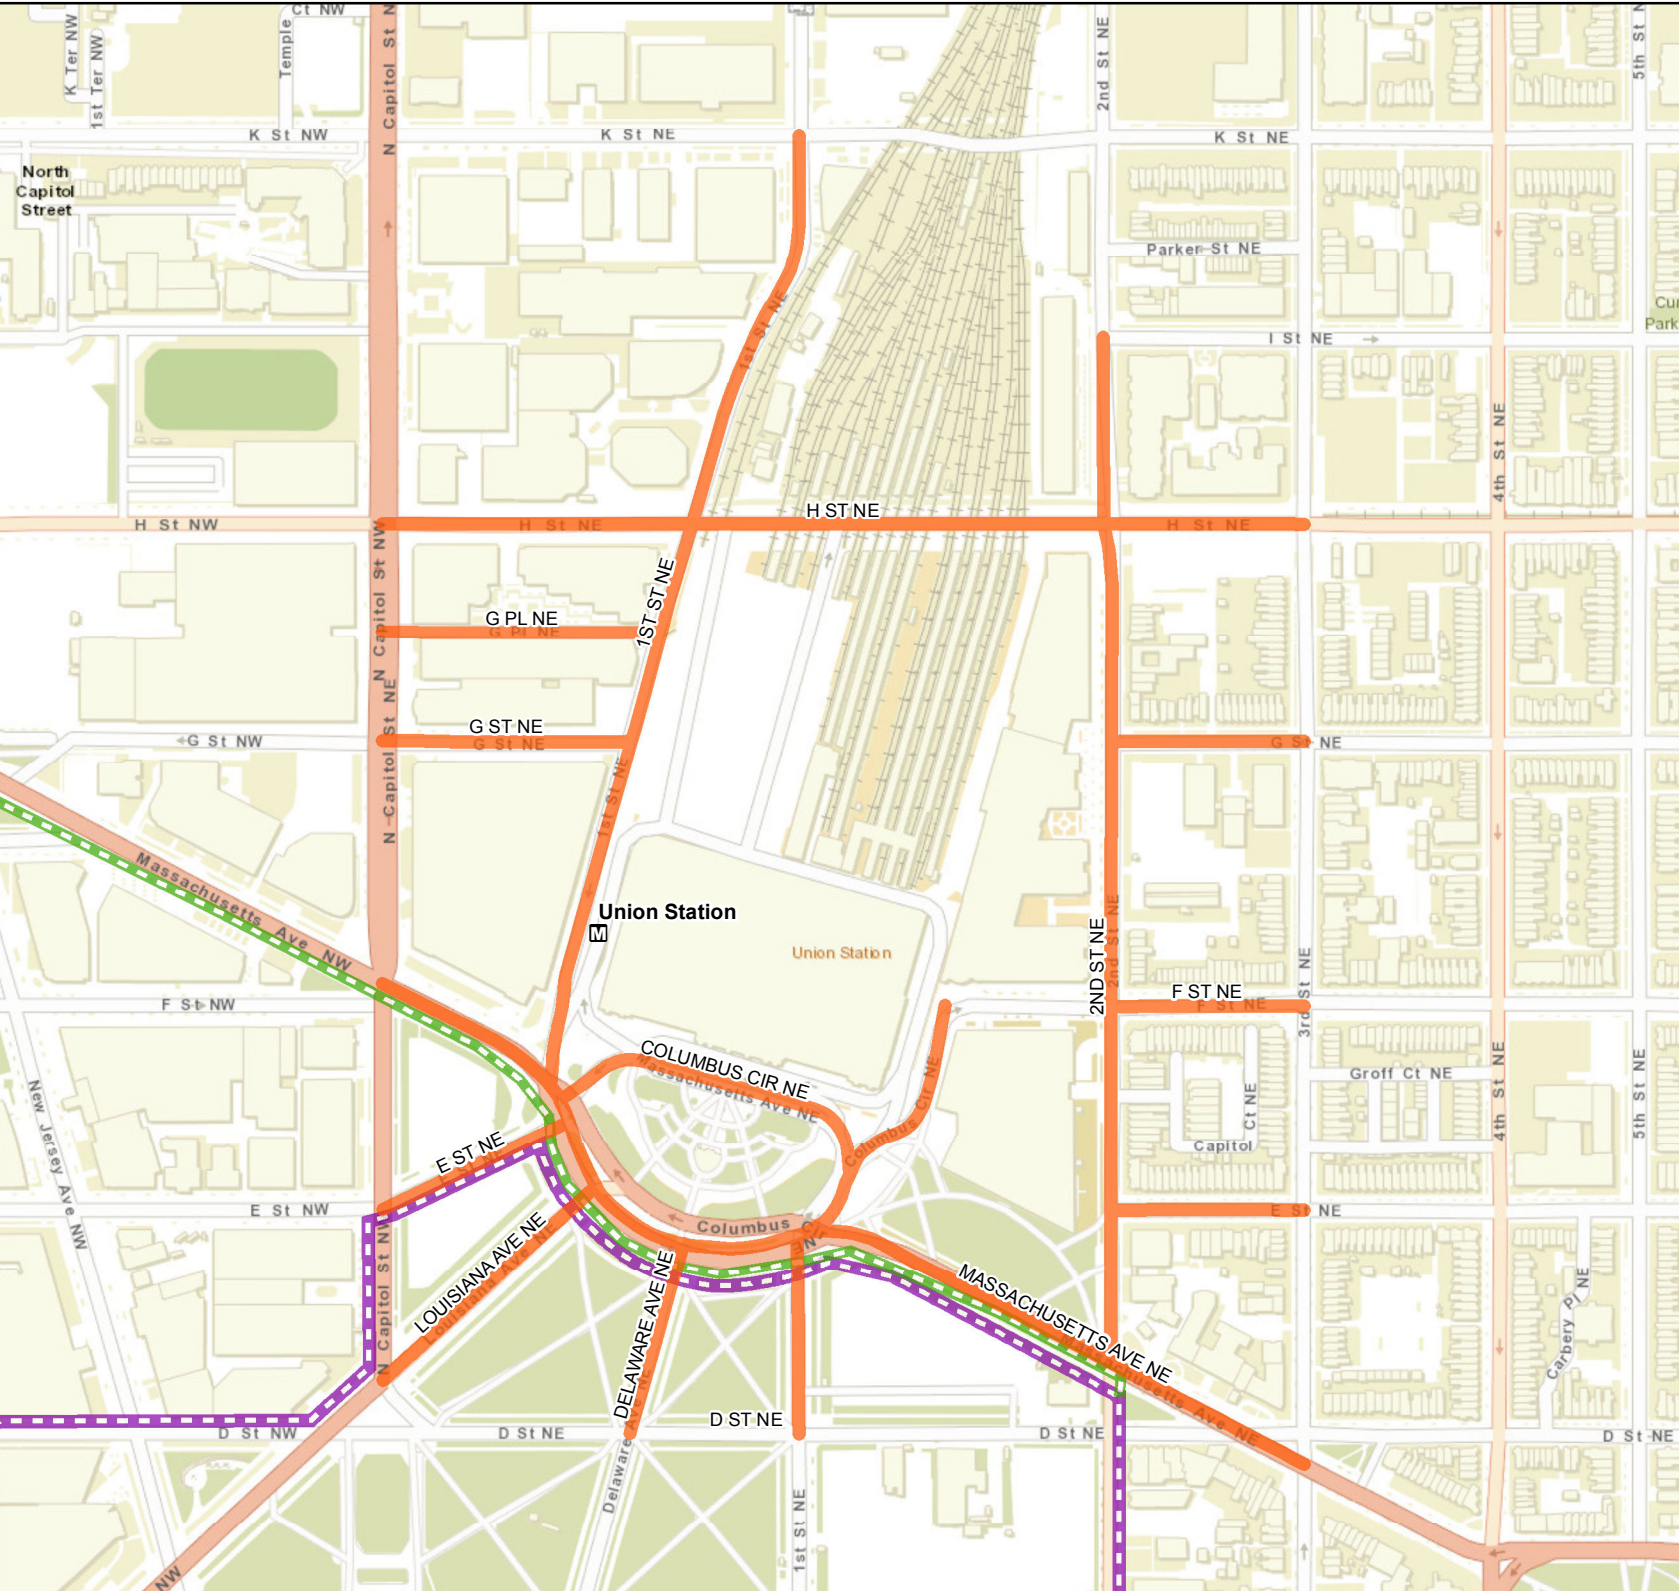

Presidential Inauguration 2017 January 19th Union Station Event Street Closures

 Metro Station

Street Closure Times

-  1/19/2017 2:00 PM - 1/19/2017 11:00 PM
-  Green Zone Perimeter
-  Capital Perimeter
-  Red Zone Perimeter

Date: 1/17/2017 Time: 10:18:10 AM
Data Sources: USSS, DDOT, DHS

Service Layer Credits: Sources: Esri, HERE, DeLorme, USGS, Intermap, INCREMENT P, NRCan, Esri Japan, METI, Esri China (Hong Kong), Esri Korea, Esri (Thailand), MapmyIndia, NGCC, © OpenStreetMap contributors, and the GIS User Community