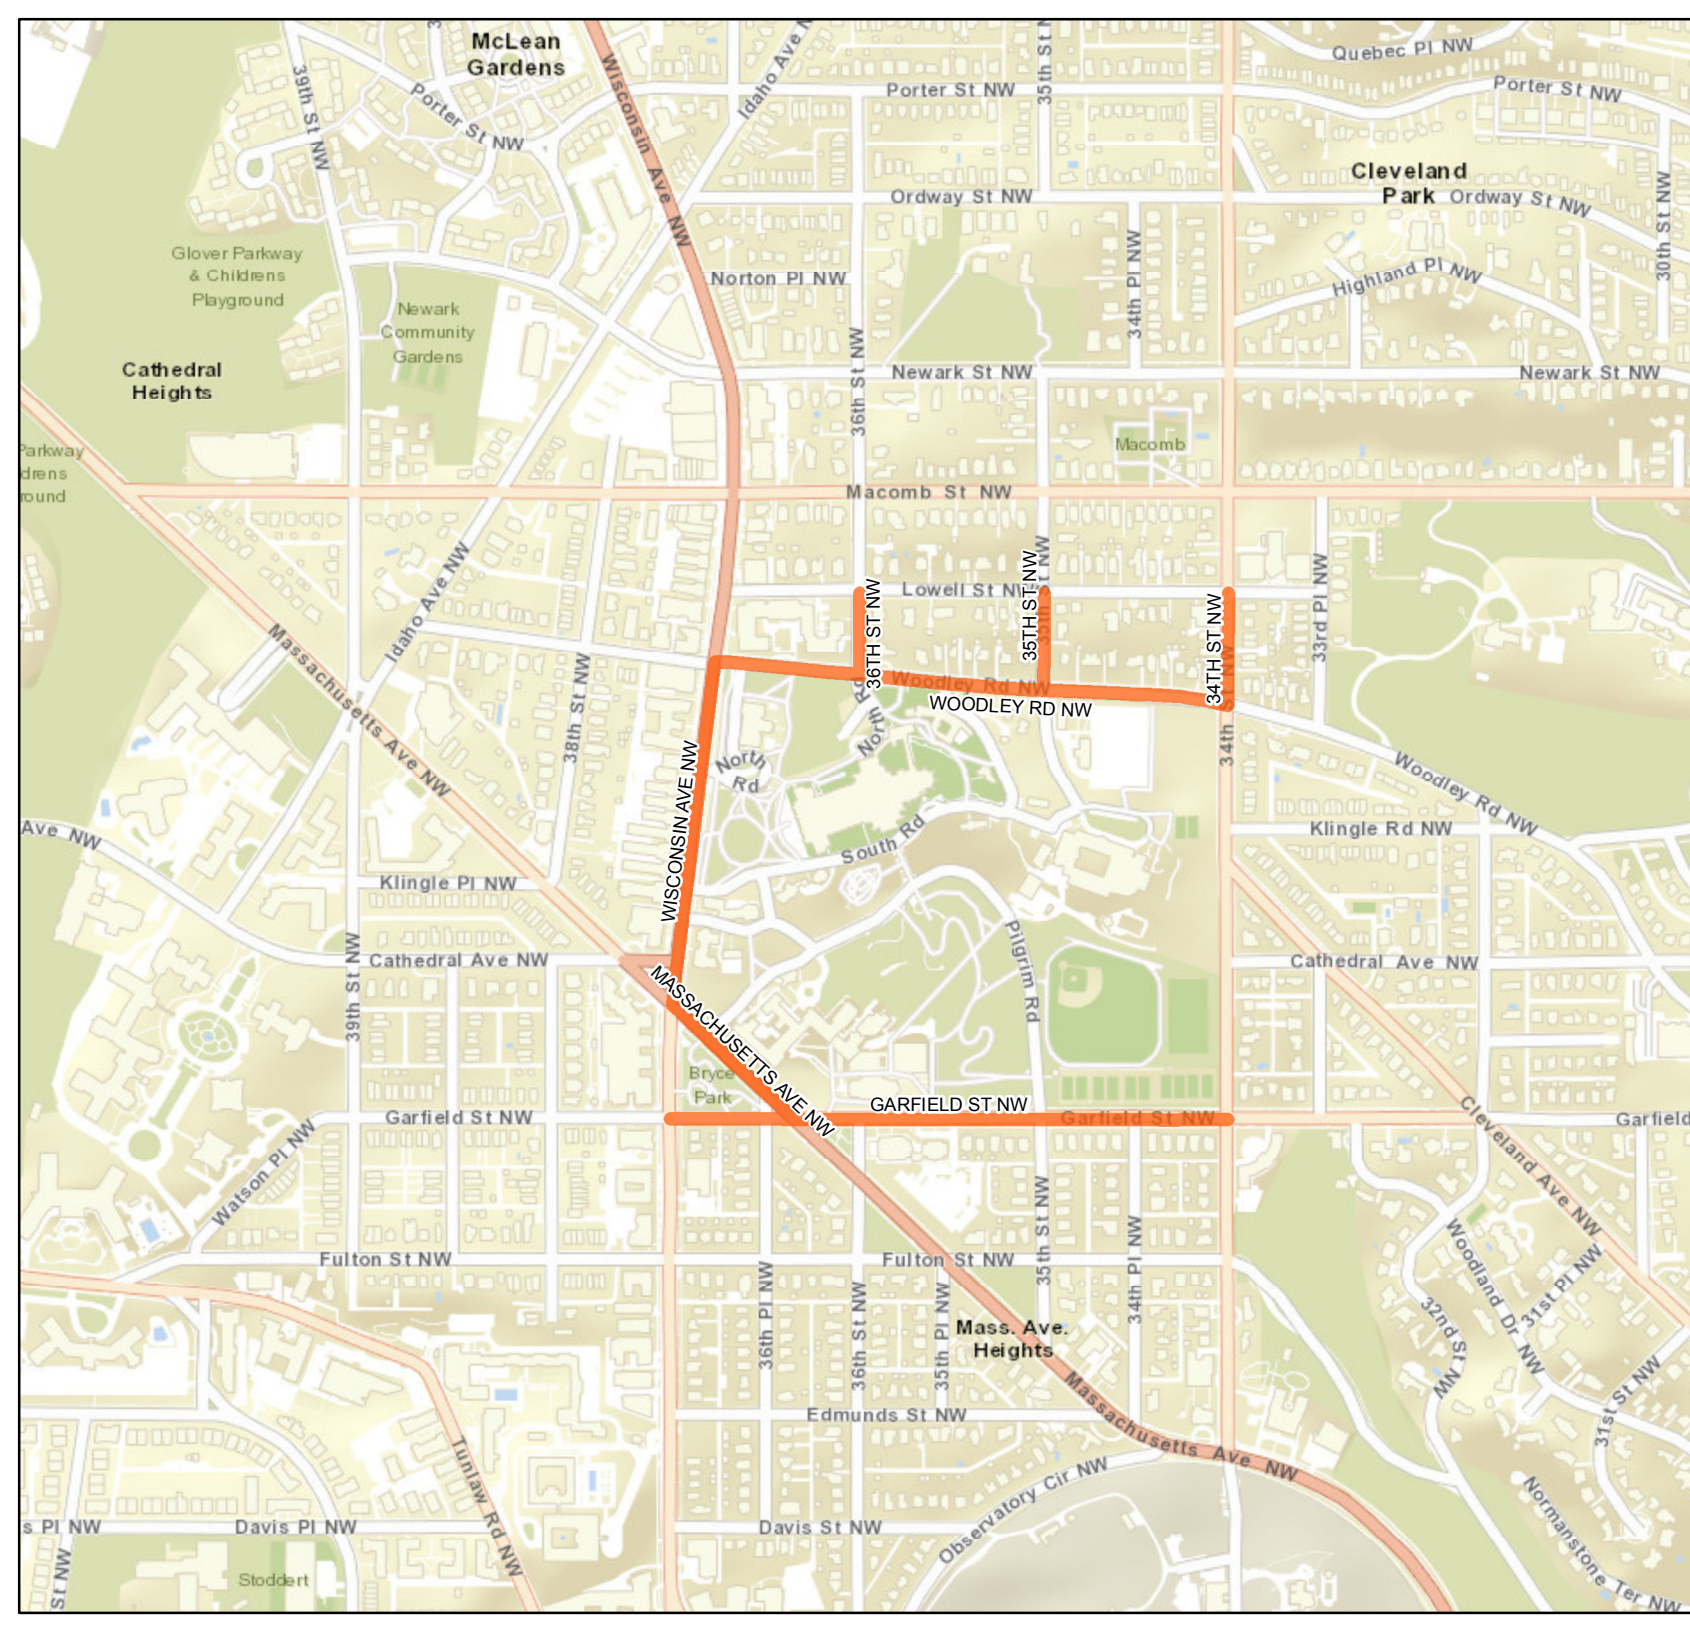

# Presidential Inauguration 2017 January 21st National Cathedral Street Closures

 Metro Station

## Street Closure Times

 1/21/2017 7:30 AM -  
1/21/2017 12:00 PM

0 100 200  
Meters

Date: 1/17/2017 Time: 10:17:14 AM  
Data Sources: USSS, DDOT, DHS

Service Layer Credits: Sources: Esri, HERE, DeLorme, USGS, Intermap, INCREMENT P, NRCan, Esri Japan, METI, Esri China (Hong Kong), Esri Korea, Esri (Thailand), MapmyIndia, NGCC, © OpenStreetMap contributors, and the GIS User Community