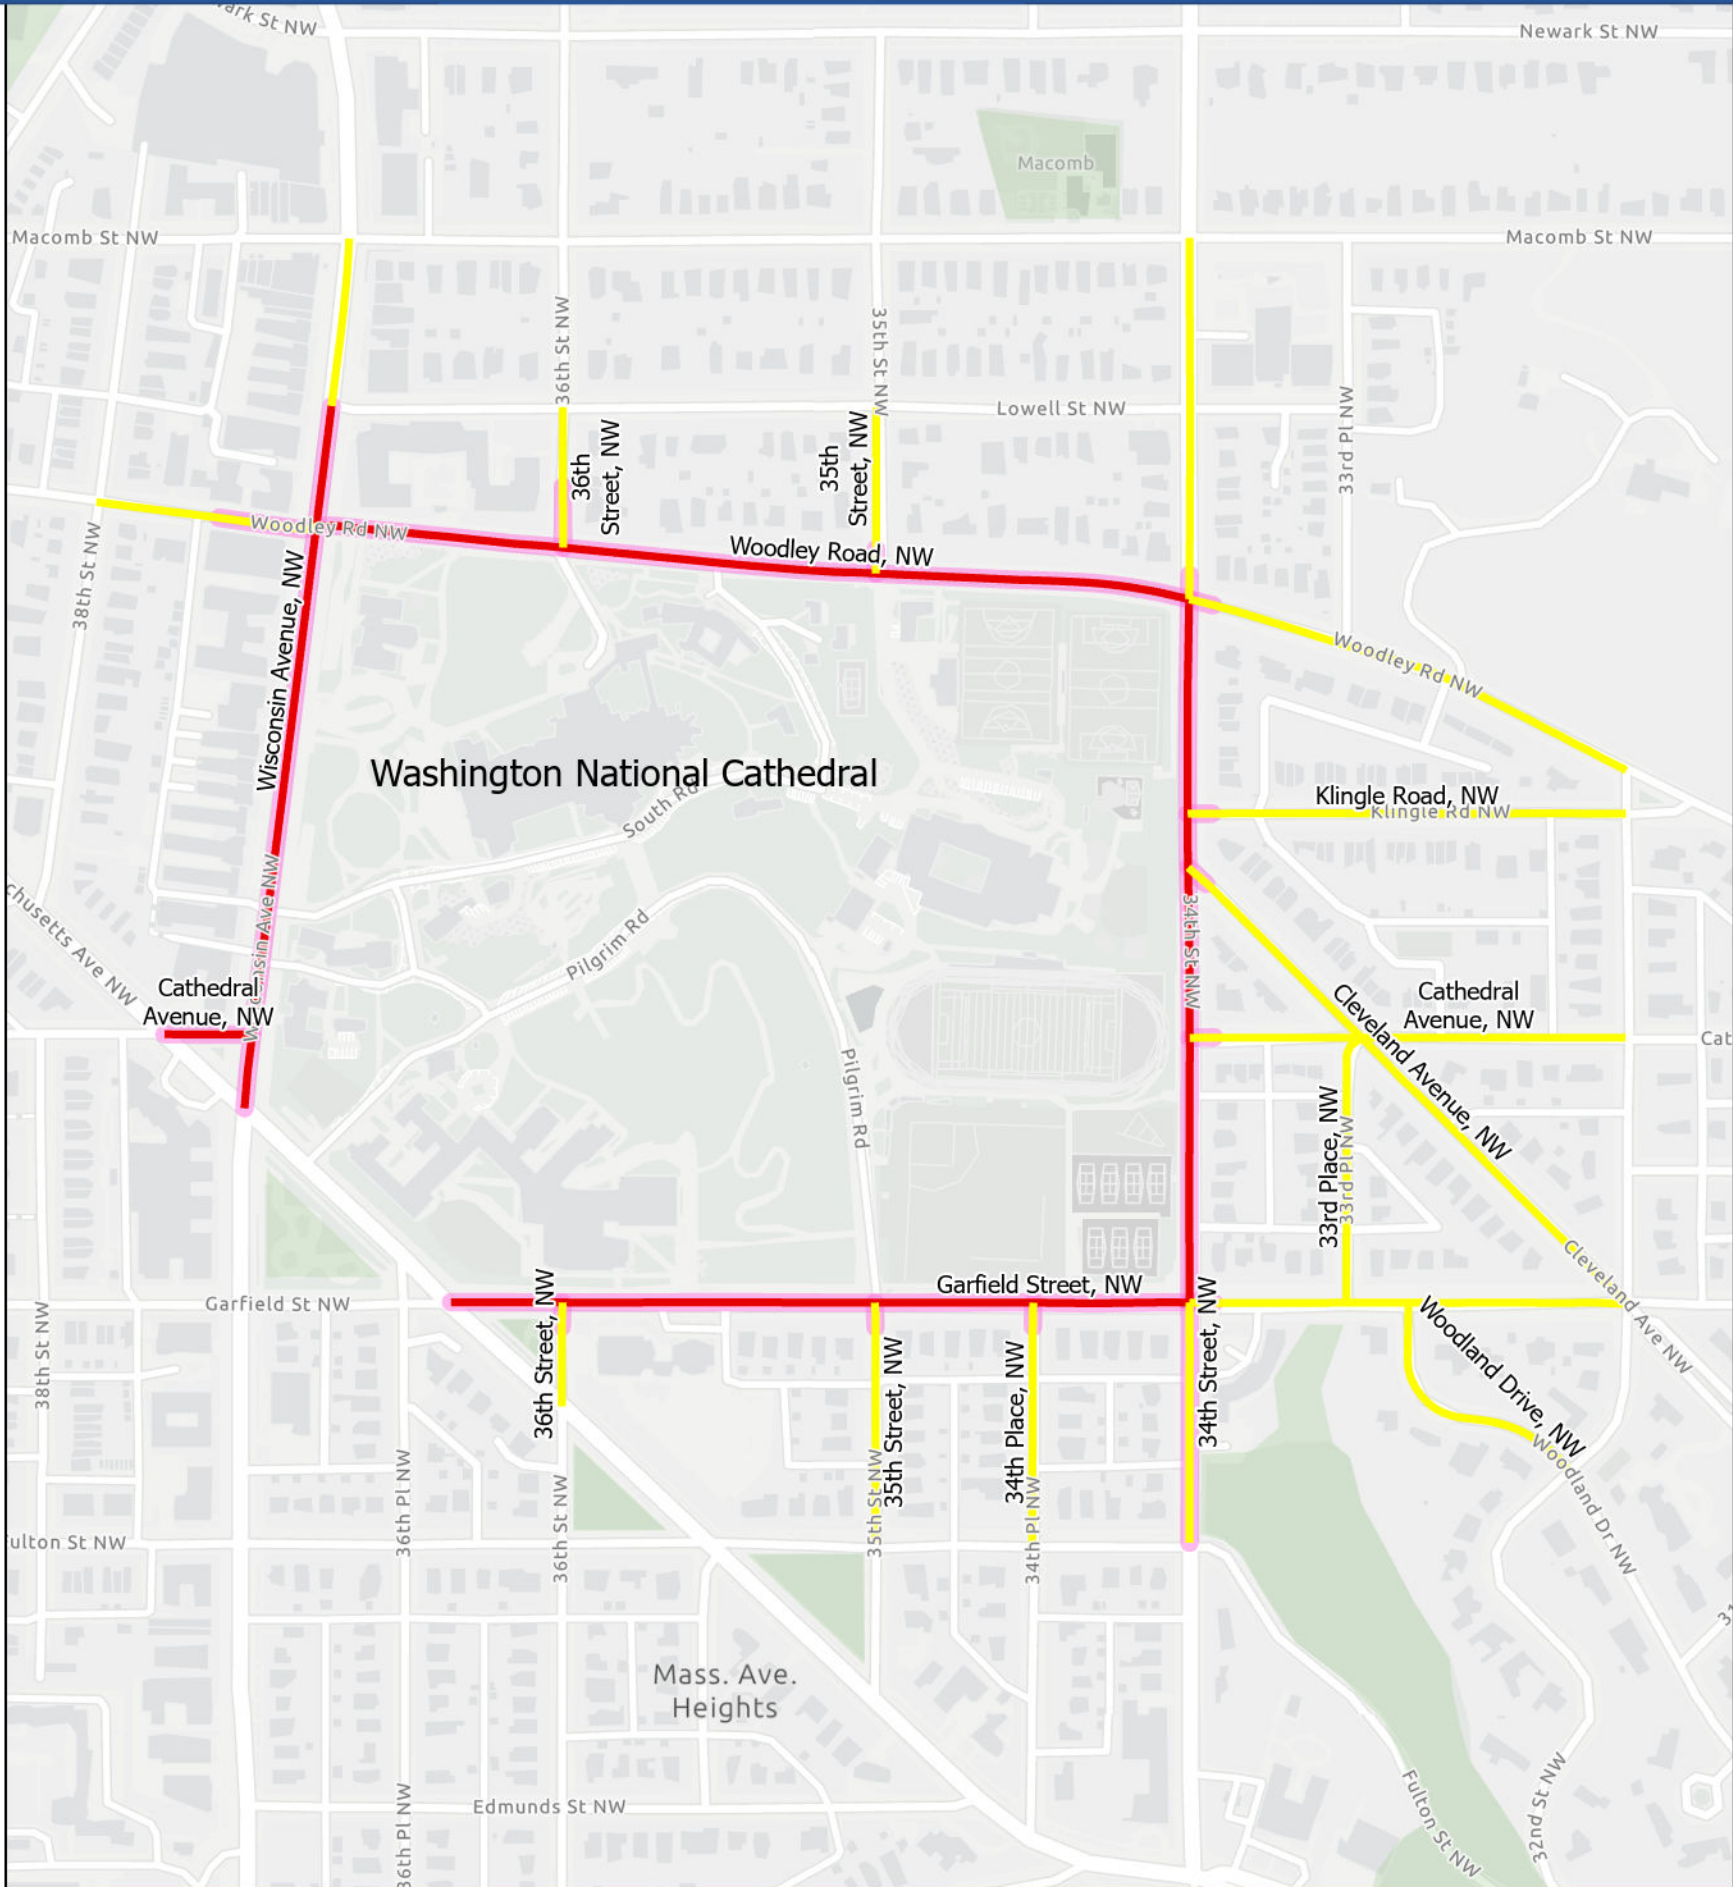

THE 60TH PRESIDENTIAL INAUGURATION
WASHINGTON | JANUARY 20, 2025

National Special Security Event

Joint Information Center National Cathedral Area Closures - Tuesday, January 21, 2025

Road Closures	
—	Full Closure - Tuesday 1/21 from 12:01am to 3:00pm
—	Local Traffic Only - Tuesday 1/21 from 12:01am to 3:00pm
—	Emergency No Parking - Saturday 1/18 at 12:01am through Tuesday 1/21 at 6:00pm